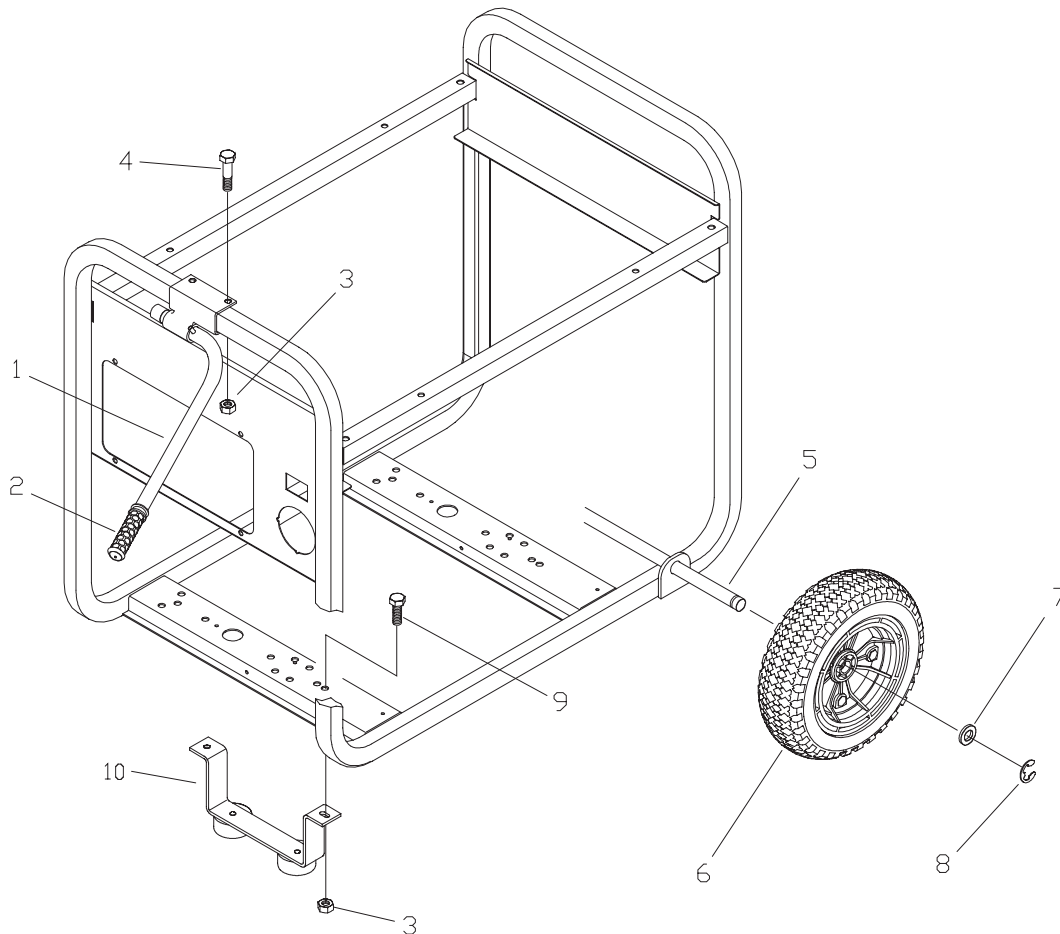

## EXPLODED VIEW AND PARTS LIST - ALTERNATOR

Item	Part #	Description
1	186059GS	ADAPTER, Mounting, Alternator
2	191876GS	ASSY, Rotor (Includes Item 10)
3	203480GS	STATOR
4	193336GS	RBC, (with O-Ring p/n 189197GS)
5	86308HGS	HHCS, M6 - 1.0 x 140 SEMS
6	66386GS	ASSY, Holder, Brush
7	66849GS	TAPTITE, M5 - 0.8 x 16
8	198339GS	REGULATOR
9	81917GS	PIN, Roll, 4mm x 10
10	65791GS	BEARING
11	204389GS	HARNESS, Monitor Load

## EXPLODED VIEW AND PARTS LIST - CONTROL PANEL

Item	Part #	Description
1	198468GS	PANEL, Control
2	197472GS	COVER, Flip Outlets
3	201573GS	BOX, Control Panel
4	191481GS	BOOT, Circuit Breaker
5	202033GS	BREAKER, Circuit, 30A
6	202951GS	LIGHT, Led Panel
7	197958GS	SCREW, 3 x 6, Tapping
8	84198GS	CAP, Breaker, Circuit
9	202394GS	BREAKER, Circuit, 20A
10	202932GS	BAR, Retaining
11	84543BGS	PPPHS, M3-0.5 x 12
12	43437GS	OUTLET, 120/240V, 30A
13	189164GS	PALNUT, 3/16
14	197731GS	OUTLET, 120V, 15/20A
15	201678GS	HOUSING, 6-Pin, Plug, Ark-les

## EXPLODED VIEW AND PARTS LIST - WHEEL KIT

Item	Part #	Description
1	189715GS	ASSY, Handle with Grip
2	189718GS	GRIP
3	67989GS	NUT, M8 Flange Serrated
4	*	HHCS, M8 - 1.25 x 45
5	191267GGS	AXLE, 5/8 x 23.62"
6	196517GS	WHEEL
7	*	WASHER, 5/8"
8	191265GS	E-RING
9	*	HHCS, M8 - 1.25 x 20
10	204536GS	ASSY, Leg Support